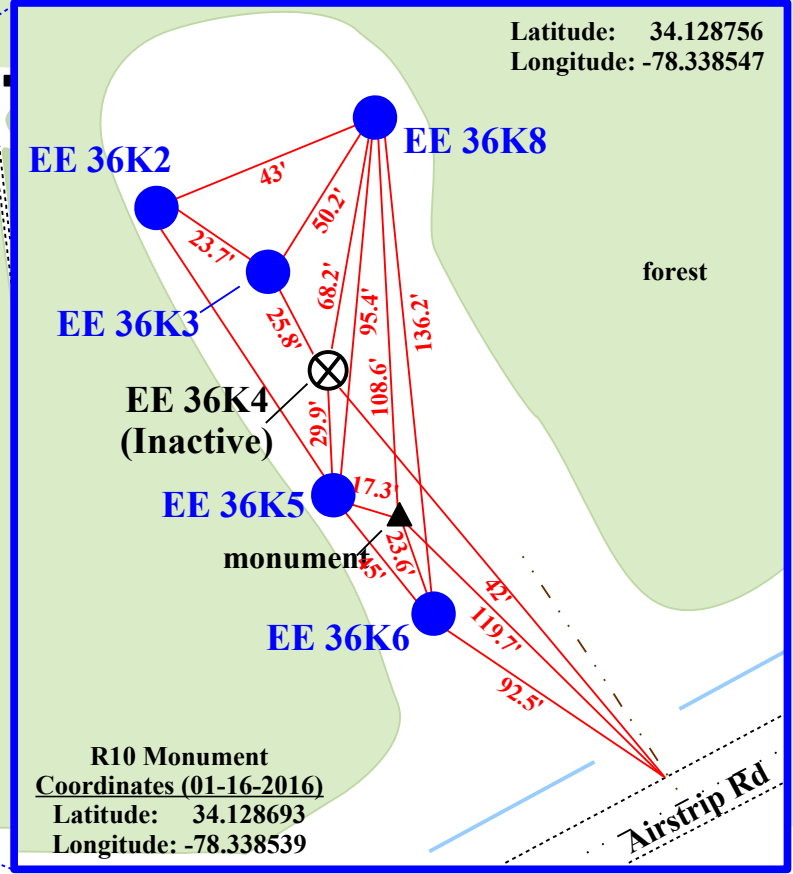

# Site Map

North Carolina  
Monitoring Well Network  
Bear Pen Site, EE 36K  
North of Middle River,  
Brunswick County, NC

**NOTE:** This map is for informational purposes only. It does not authorize any party to enter onto any lands depicted herein.

## Juniper Creek Gameland

## Bear Pen Monitoring Station (7 wells)

500 ft